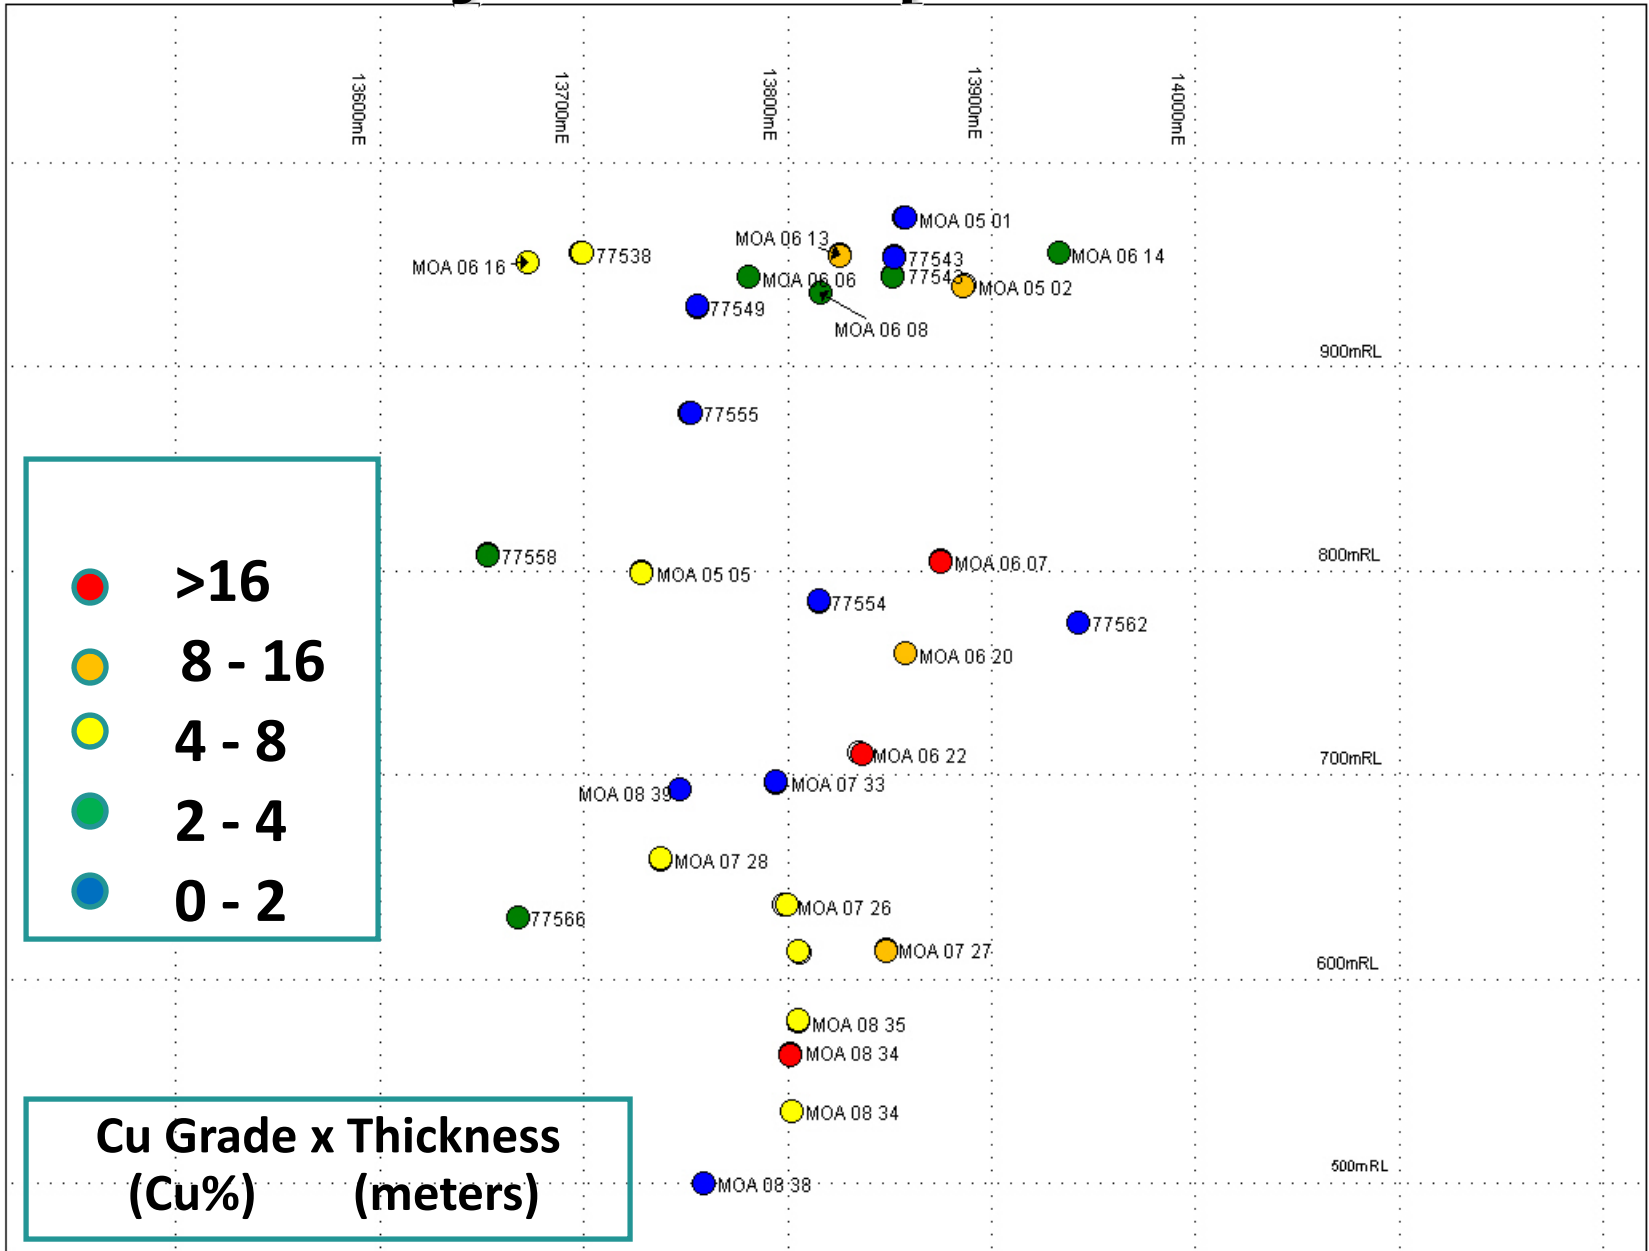

Bobby's Pond Deposit – Lens B

Bobby's Pond Deposit – Lens B